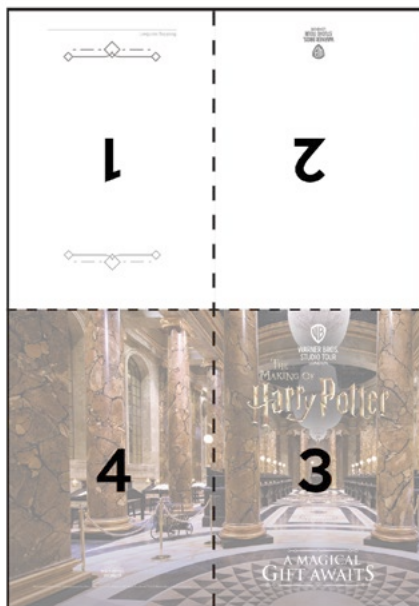

Card Printing guide

Please follow the instructions listed below to print out your card.

1. Print page 2 only of this PDF document
2. Set the page size to A4
3. Set the sizing to “Original size” or “Actual size” and the orientation to portrait.
4. Print and ensure that none of the content has been cropped from the sides.

In the event that the content is cropped repeat previous steps using “Fit to Page” as the sizing option.

5. Fold the card along the dotted lines using the guide below:

Booking number:

WARNER BROS.
STUDIO TOUR
LONDON