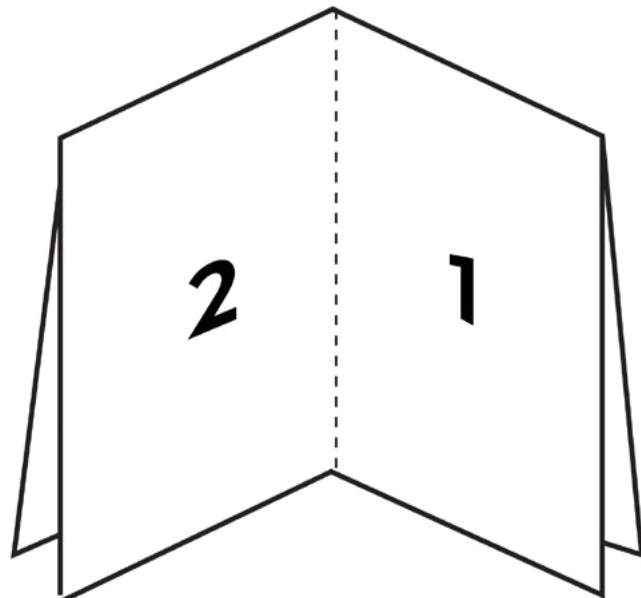

Card Printing guide

Please follow the instructions listed below to print out your card.

1. Print page 2 only of this PDF document
2. Set the page size to A4
3. Set the sizing to “Original size” or “Actual size” and the orientation to portrait.
4. Print and ensure that none of the content has been cropped from the sides.

In the event that the content is cropped repeat previous steps using “Fit to Page” as the sizing option.

5. Fold the card along the dotted lines using the guide below:

Booking number:

WARNER BROS.
STUDIO TOUR
LONDON