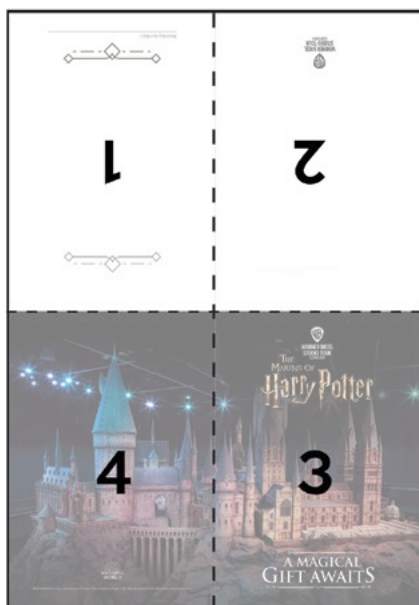

Card Printing guide

Please follow the instructions listed below to print out your card.

1. Print page 2 only of this PDF document
2. Set the page size to A4
3. Set the sizing to “Original size” or “Actual size” and the orientation to portrait.
4. Print and ensure that none of the content has been cropped from the sides.

In the event that the content is cropped repeat previous steps using “Fit to Page” as the sizing option.

5. Fold the card along the dotted lines using the guide below:

Booking number:

WARNER BROS.
STUDIO TOUR
LONDON